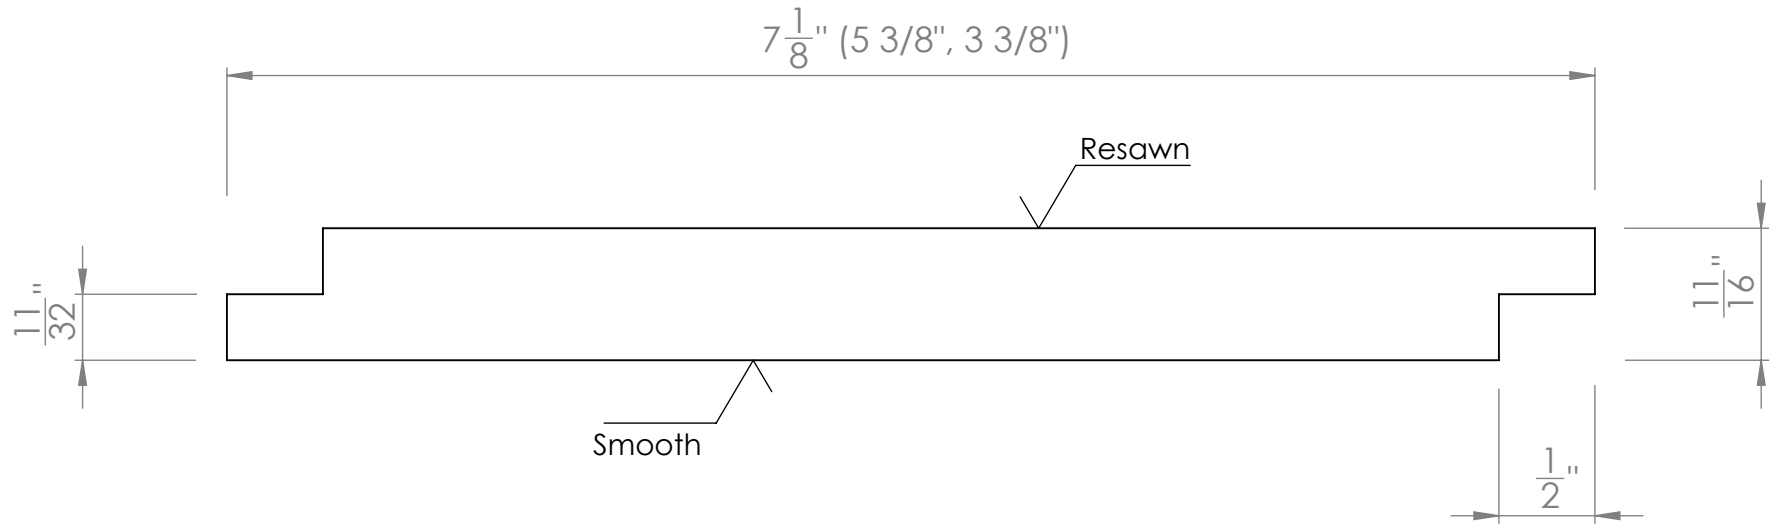

# 1" ShipLap Siding KD

	Name	Date	Vancouver Specialty Cedar Products Ltd. 11531 134th St. Surrey, B.C. V3R 0H5 Ph. 604-582-4221 Fax 604-582-4229
Drawn	DinoD	July17	
Checked	TylerB	July17	
Customer			TITLE: 1" ShipLap Siding (11/16" net) Fulsh 1/2" Lap KilnDried
Customer Signature			Pattern No: VS_SL1_111612
			Scale: 1:1
			SHEET 1 OF 1