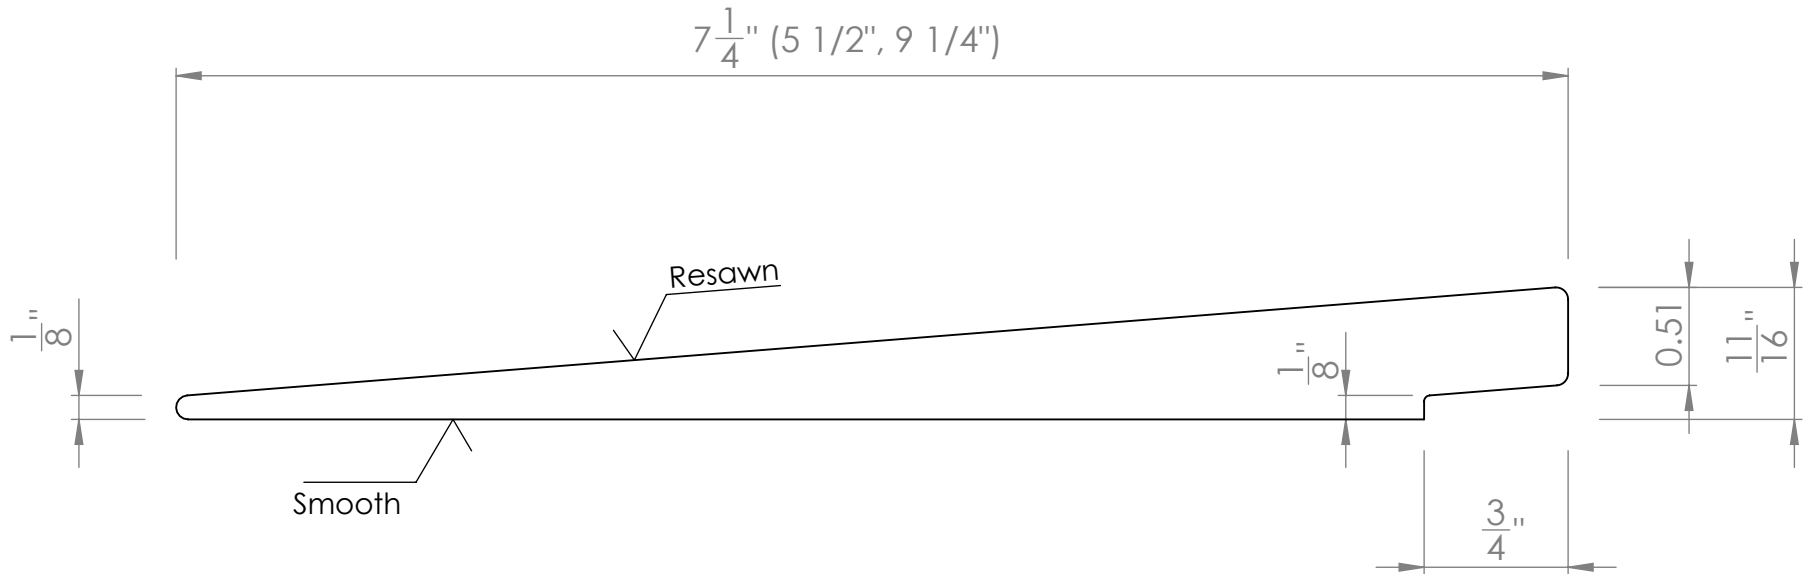

# 1 " Rabbeted Bevel (ResawnFace) KD

	Name	Date	Vancouver Specialty Cedar Products Ltd. 11531 134th St. Surrey, B.C. V3R 0H5 Ph. 604-582-4221 Fax 604-582-4229
Drawn	DinoD	July17	
Checked	TylerB	July17	TITLE: 1" Rabbeted Bevel KilnDried 1/8" T 1 1/16" B 3/4" OL
Customer			
Customer Signature			Pattern No: VS_RB1_18111634KD
			Scale: 1:1
			SHEET 1 OF 1