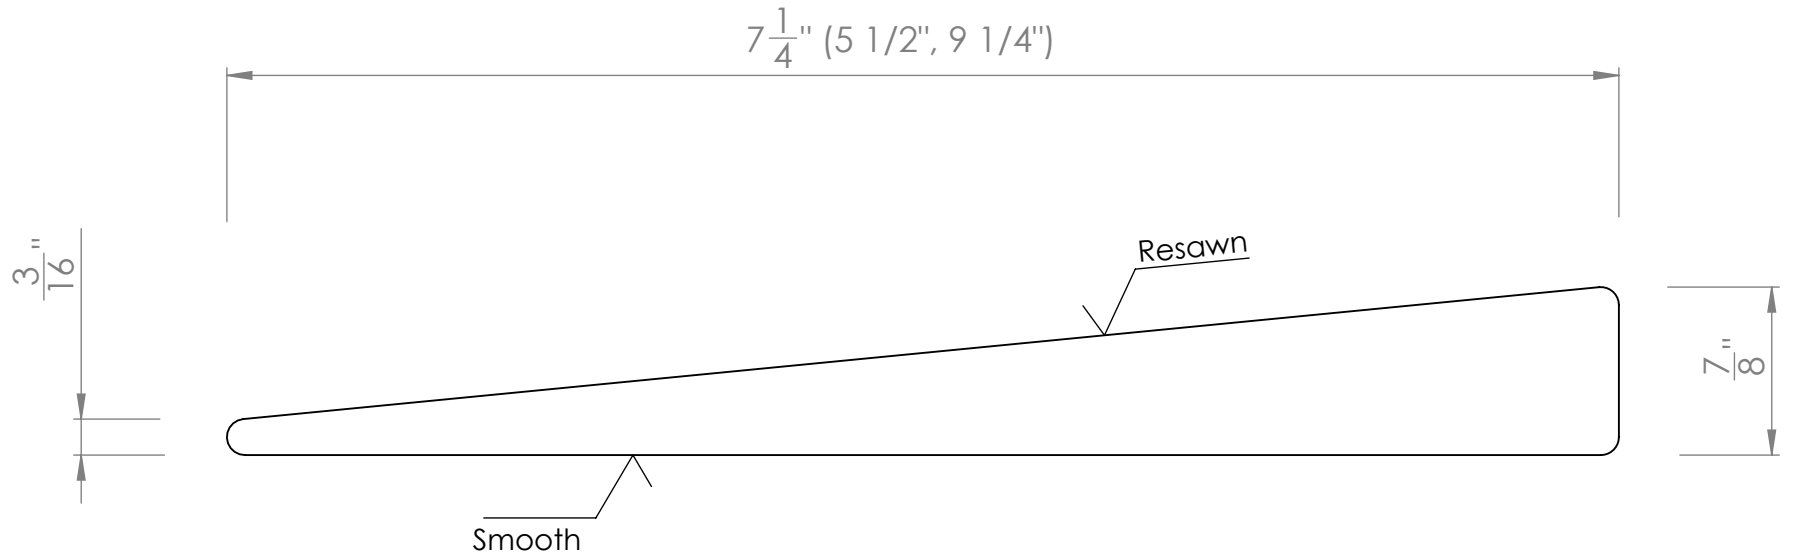

1" Plain Bevel (7/8" Butt)KD

	Name	Date	Vancouver Specialty Cedar Products Ltd. 11531 134th St. Surrey, B.C. V3R 0H5 Ph. 604-582-4221 Fax 604-582-4229
Drawn	DinoD	July17	
Checked	TylerB	July17	
Customer			TITLE: 1" Plain Bevel Kiln Dried 3/16"T 7/8"B
Customer Signature			Pattern No: VS_B1_31678KD
			Scale: 1:1
			SHEET 1 OF 1