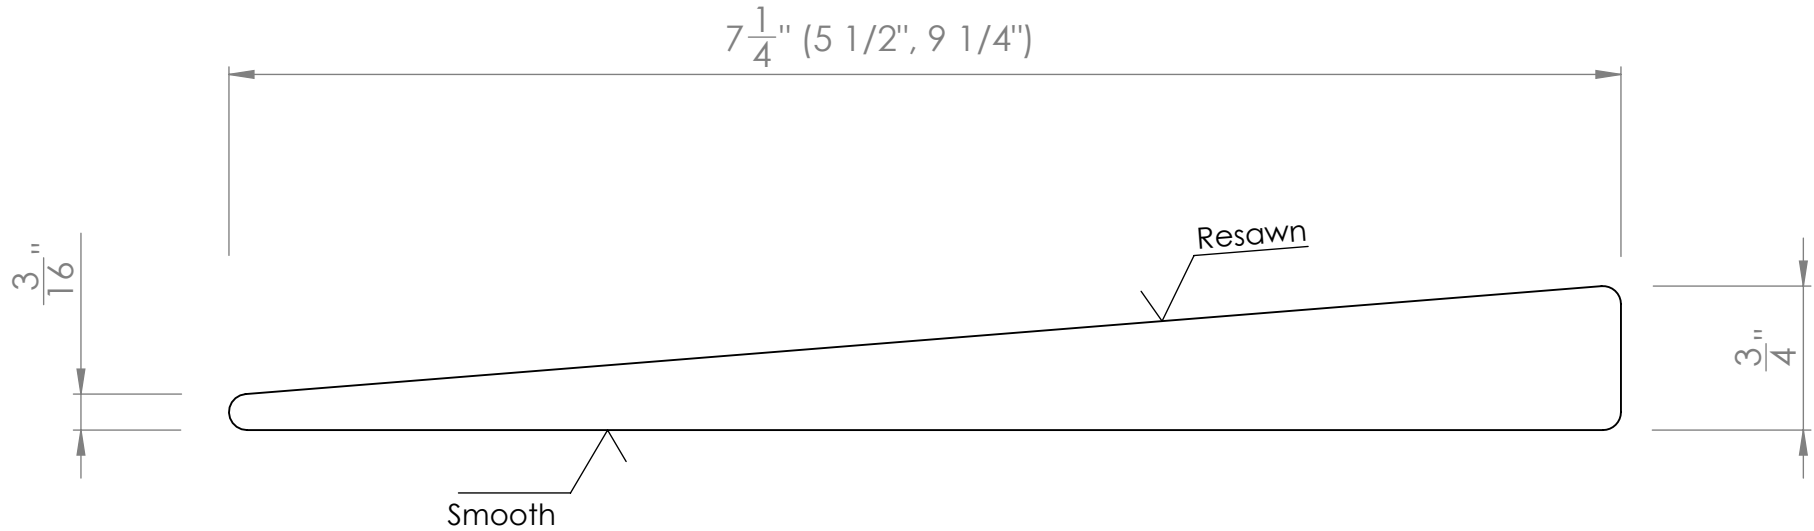

1" Plain Bevel (3/4" Butt) KD

	Name	Date	Vancouver Specialty Cedar Products Ltd. 11531 134th St. Surrey, B.C. V3R 0H5 Ph. 604-582-4221 Fax 604-582-4229
Drawn	DinoD	July17	
Checked	TylerB	July17	
Customer			TITLE: 1" Plain Bevel Kiln Dried 3/16"T 3/4"B
Customer Signature			Pattern No: VS_B1_31634KD
			Scale: 1:1
			SHEET 1 OF 1