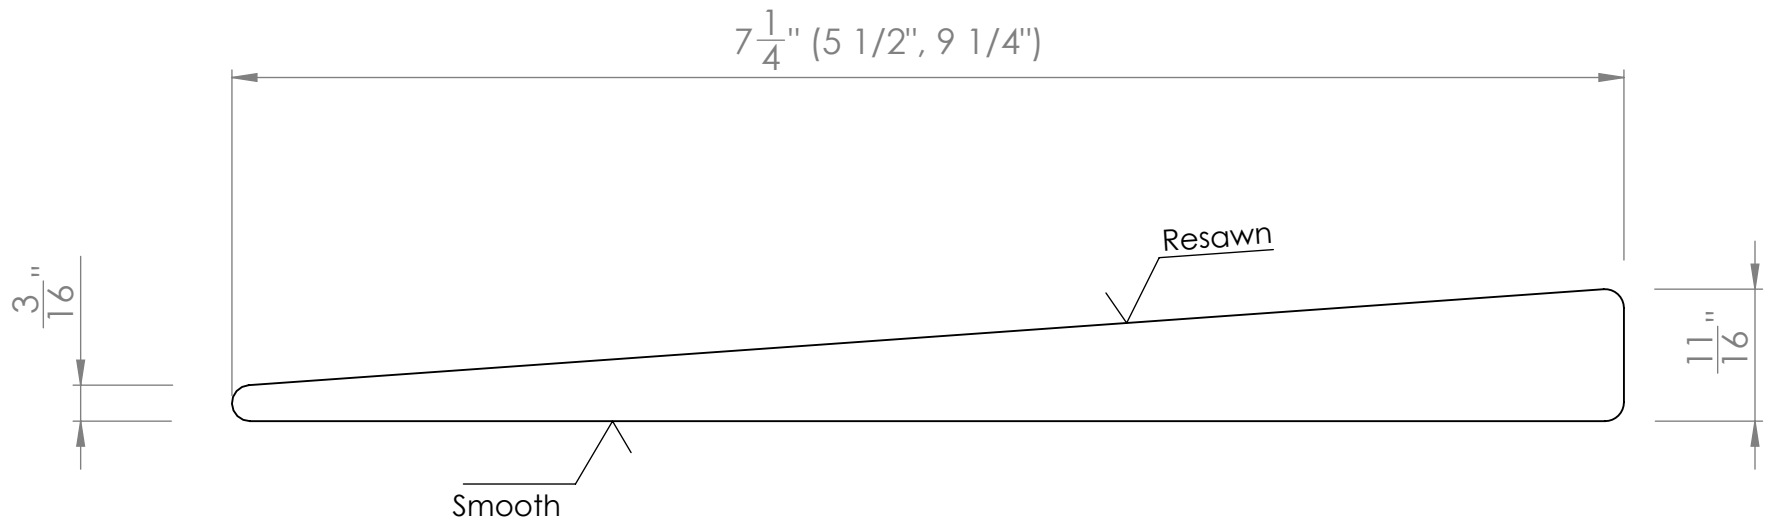

# 1" Plain Bevel (11/16" Butt) KD

	Name	Date	Vancouver Specialty Cedar Products Ltd. 11531 134th St. Surrey, B.C. V3R 0H5 Ph. 604-582-4221 Fax 604-582-4229
Drawn	DinoD	July17	
Checked	TylerB	July17	TITLE: 1" Plain Bevel Kiln Dried 3/16"T 11/16"B
Customer			
Customer Signature			Pattern No: VS_B1_3161116KD
			Scale: 1:1
			SHEET 1 OF 1