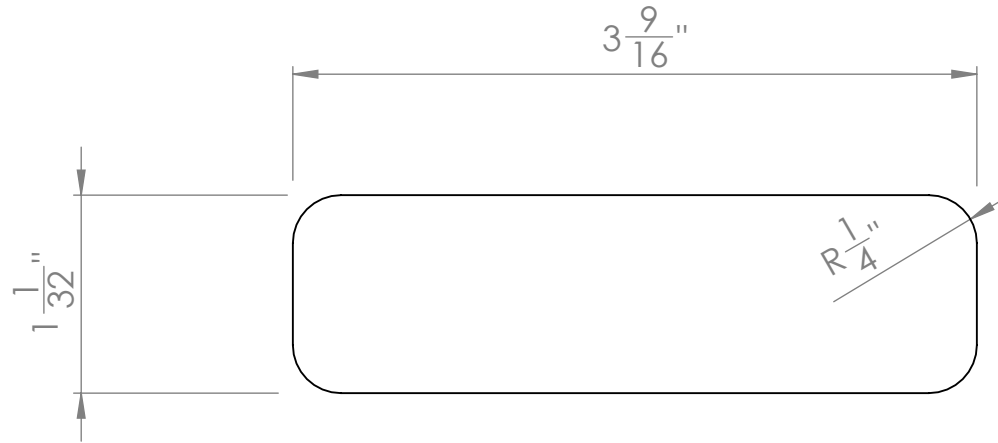

1-1/4 x 4 Radius Edge Deck

	Name	Date	Vancouver Specialty Cedar Products Ltd. 11531 134th St. Surrey, B.C. V3R 0H5 Ph. 604-582-4221 Fax 604-582-4229
Drawn	DinoD	July17	
Checked	TylerB	July17	
Customer			TITLE: 1-1/4 x 4" Radius Edge Deck 1/4"Radius (1.03 x 3.56 net)
Customer Signature			Pattern No: VS_RED544_14_11323916
			Scale: 1:1
			SHEET 1 OF 1