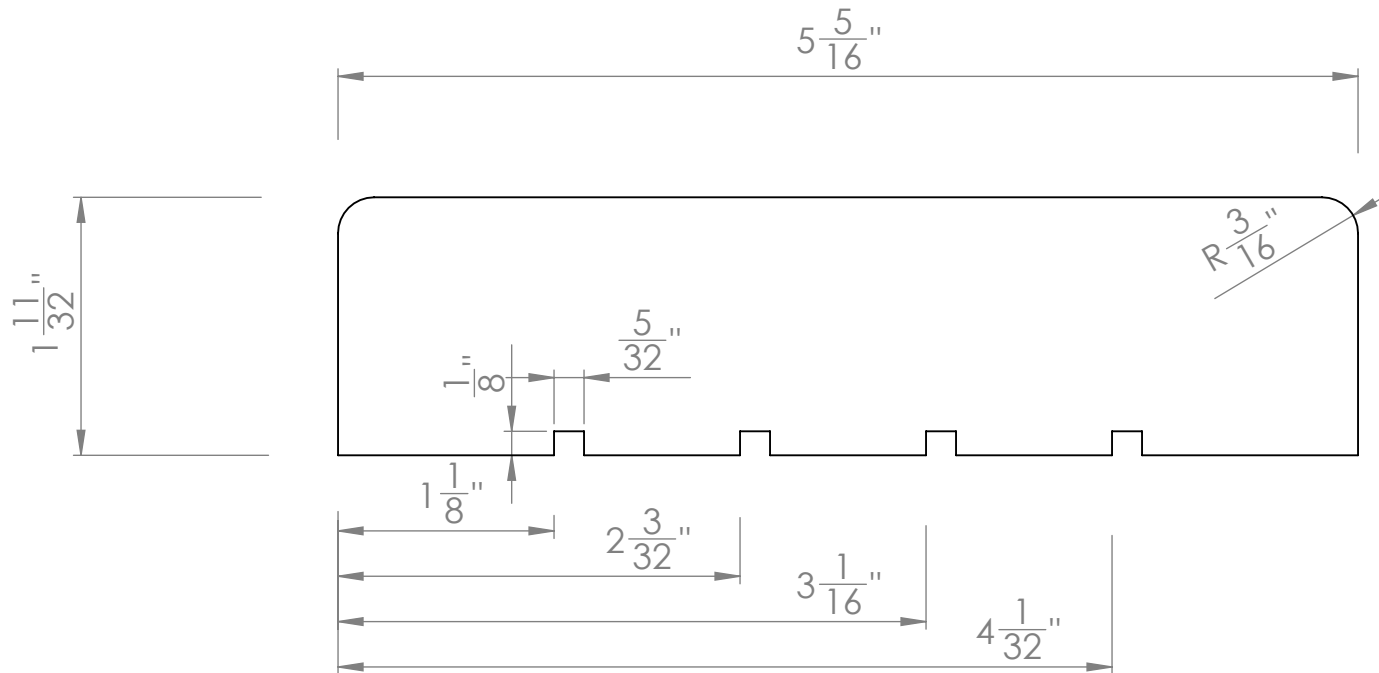

2 X 6 Kerf Deck 4-Reliefs Green

| | | | |
|--------------------|--------|--------------------------------|--|
| | Name | Date | Vancouver Specialty Cedar Products Ltd. 11531 134th St. Surrey, B.C. V3R 0H5 Ph. 604-582-4221 Fax 604-582-4229 |
| Drawn | DinoD | July17 | |
| Checked | TylerB | July17 | TITLE: 2 x 6 Kerf Deck 4-Relief (1 11/32" x 5 5/16" net) Green |
| Customer | | | |
| Customer Signature | | Pattern No: VS_DK2_4_111325516 | |
| | | Scale: 1:1 | SHEET 1 OF 1 |